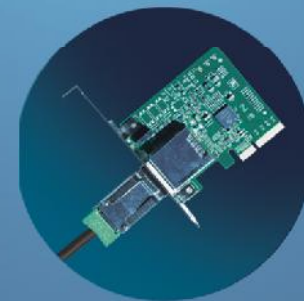

*Transform a laptop into a server
and a workstation into a supercomputer*

PCIe Connectivity

- Connects a server to I/O at up to 128Gb/s bandwidth
- Uses the native PCIe bus on all computers
  - ✓ No software conversion required
- Two connection options
  - ✓ Laptops: ExpressCard with 2.5Gb/s data transfers
  - ✓ PC's: PCIe cable adapter with 20Gb, 40Gb, 80 Gb, or 128Gb/s data transfers

PC