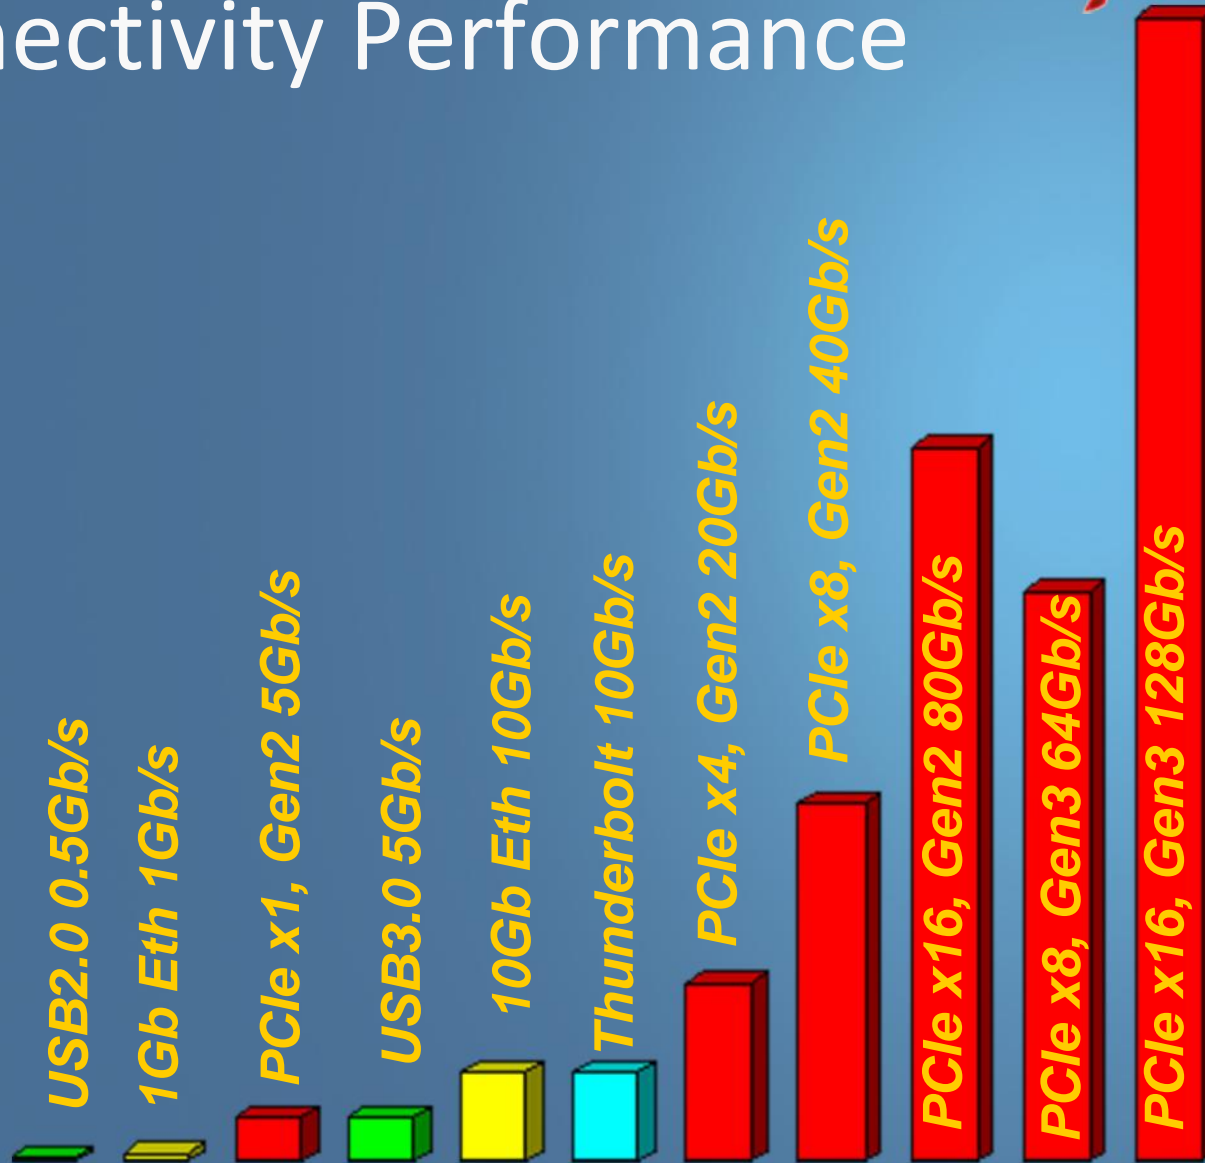

*Lightweight, Whisper-quiet,
HIGH SPEED Expansion*

Thunderbolt and PCIe Connectivity

*Transform a laptop into a server
and a workstation into a supercomputer*

MAX
EXPANSION

- Combines PCIe and Display Port into serial data interface
 - ✓ 10Gb/s bandwidth per channel
- A single server can support up to seven devices through hub
 - ✓ Up to two devices can be displayed

*Transform a laptop into a server
and a workstation into a supercomputer*

Connectivity Performance

*Transform a laptop into a server
and a workstation into a supercomputer*

PCIe Connectivity

- Connects a server to I/O at up to 128Gb/s bandwidth
- Uses the native PCIe bus on all computers
 - ✓ No software conversion required
- Two connection options
 - ✓ Laptops: ExpressCard with 2.5Gb/s data transfers
 - ✓ PC's: PCIe cable adapter with 20Gb, 40Gb, 80 Gb, or 128Gb/s data transfers