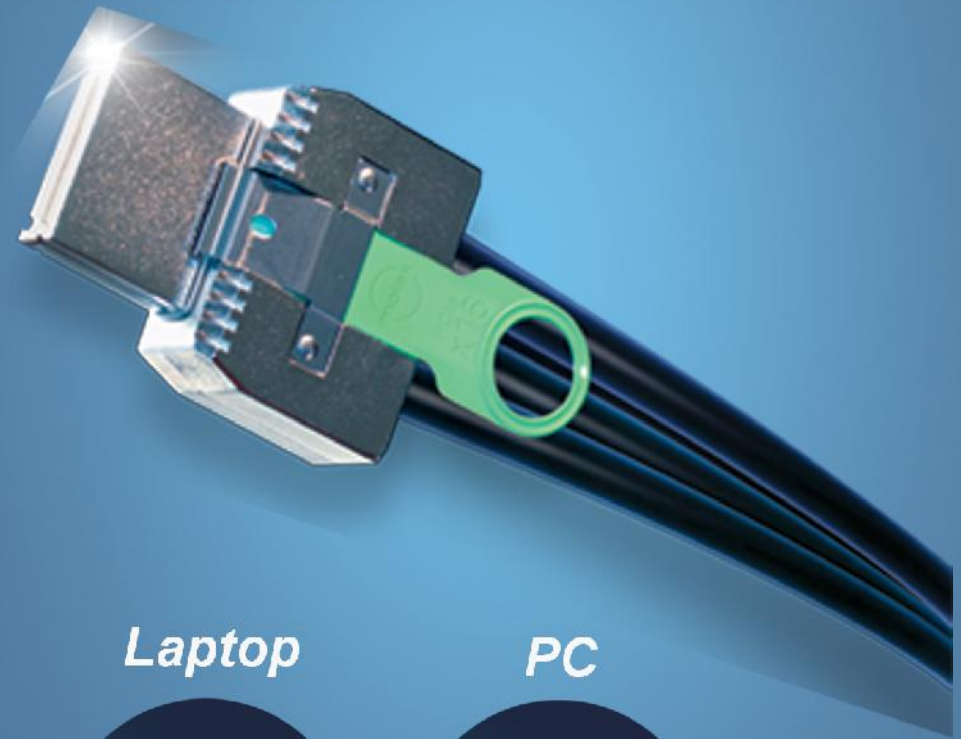

*Lightweight, Whisper-quiet,
HIGH SPEED Expansion*

Thunderbolt and PCIe Connectivity

*Transform a laptop into a server
and a workstation into a supercomputer*

MAX
EXPANSION

- Combines PCIe and Display Port into serial data interface
 - ✓ 10Gb/s bandwidth per channel
- A single server can support up to seven devices through hub
 - ✓ Up to two devices can be displayed

*Transform a laptop into a server
and a workstation into a supercomputer*

Connectivity Performance

*Transform a laptop into a server
and a workstation into a supercomputer*

PCIe Connectivity

- Connects a server to I/O at up to 128Gb/s bandwidth
- Uses the native PCIe bus on all computers
 - ✓ No software conversion required
- Two connection options
 - ✓ Laptops: ExpressCard with 2.5Gb/s data transfers
 - ✓ PC's: PCIe cable adapter with 20Gb, 40Gb, 80 Gb, or 128Gb/s data transfers

Laptop

PC

*Transform a laptop into a server
and a workstation into a supercomputer*

The μ CUBE Products

- Three sizes with different slot and power supply options
- Supports one to five PCIe short cards
- Ideal for mobile applications
- Thunderbolt connections with 10Gb/s data transfers
- PCIe connections with up to 128Gb/s data transfers

*Lightweight, Whisper-quiet,
HIGH SPEED Expansion*

Thunderbolt and PCIe Connectivity

*Transform a laptop into a server
and a workstation into a supercomputer*

The μ CUBE

- Supports **one PCIe x16 short card**
- Dimensions: 2.53"W x 9.7"H x 11"D
- 84W external power supply
- Multiple backplane and connectivity options available